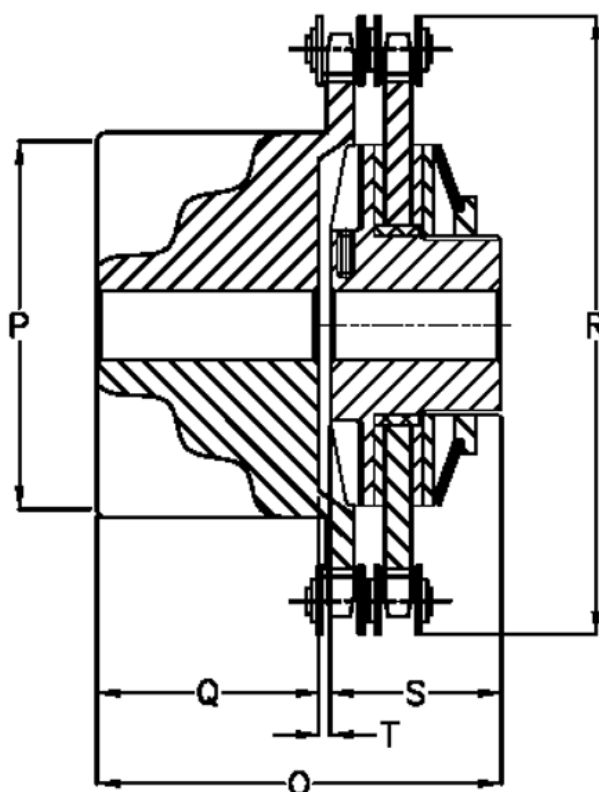

Article number: 4603507

Description: Securex torque limiter C 350/120
0

Measures

Max angular displacement = 30
Max parallel displacement = 0.40
Max torque Nm = 350
Number of springs = 1
O = 130.0
P = 120
Q = 50.0
R = 183.5

S = 77
T = 3.0